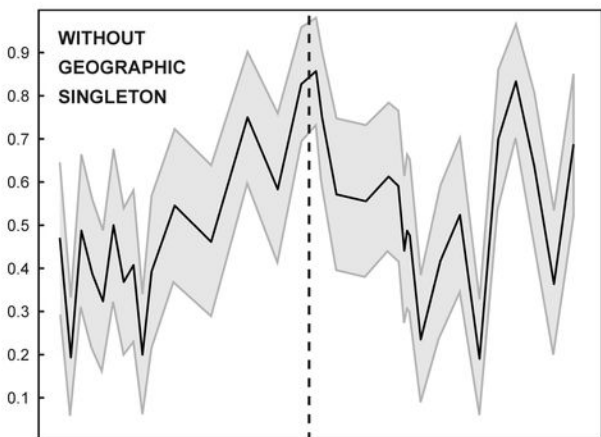

EXTINCTION RATES (SPECIES)

ORIGINATION RATES (SPECIES)

Jam.	Ibex	Dav.	Margaritatus	Spin.	T	Serp.	B V	Thouars.	Disp.	Pse.	Aal.
Early			Late		Early	M	Late				
PLIENSBACHIAN					TOARCIAN						

Age (Ma)

Jam.	Ibex	Dav.	Margaritatus	Spin.	T	Serp.	B V	Thouars.	Disp.	Pse.	Aal.
Early			Late		Early	M	Late				
PLIENSBACHIAN					TOARCIAN						

Age (Ma)