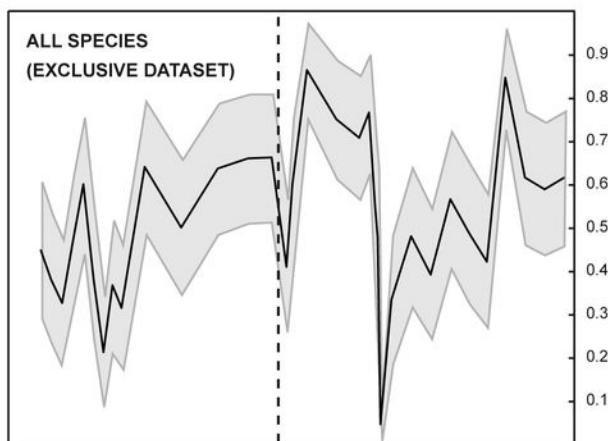

EXTINCTION RATES (SPECIES)

ORIGINATION RATES (SPECIES)

Jam.	Ibex	Dav.	Margaritatus	Spin.	T	Serp.	B V	Thouars.	Disp.	Pse.	Aal.
Early			Late		Early	M	Late				
PLIENSBACHIAN					TOARCIAN						

Age (Ma)

Jam.	Ibex	Dav.	Margaritatus	Spin.	T	Serp.	B V	Thouars.	Disp.	Pse.	Aal.
Early			Late		Early	M	Late				
PLIENSBACHIAN					TOARCIAN						

Age (Ma)