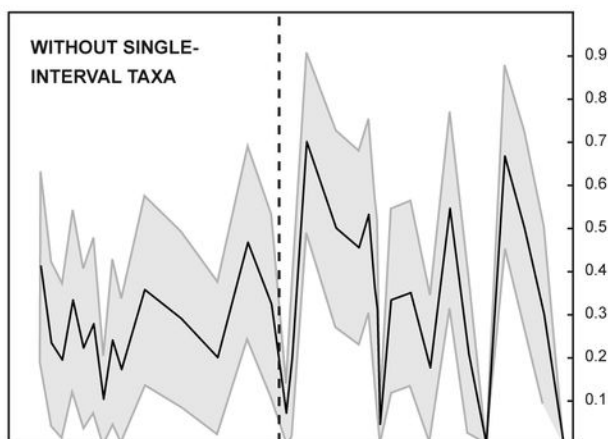

EXTINCTION RATES (SPECIES)

ORIGINATION RATES (SPECIES)

Jam.	Ibex	Dav.	Margaritatus	Spin.	T	Serp.	B V	Thouars.	Disp.	Pse.	Aal.
Early			Late		Early	M	Late				
PLIENSBACHIAN					TOARCIAN						

Age (Ma)

Jam.	Ibex	Dav.	Margaritatus	Spin.	T	Serp.	B V	Thouars.	Disp.	Pse.	Aal.
Early			Late		Early	M	Late				
PLIENSBACHIAN					TOARCIAN						