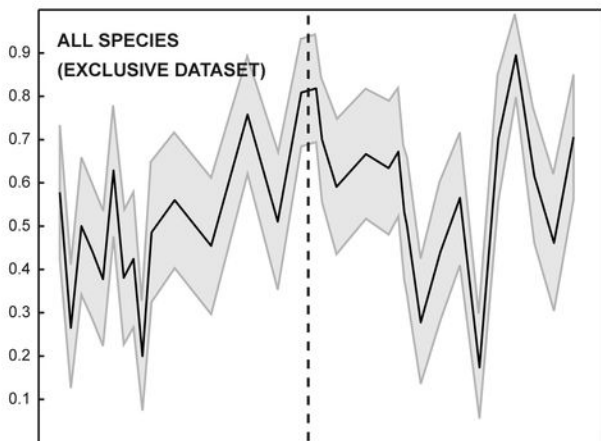

EXTINCTION RATES (SPECIES)

ORIGINATION RATES (SPECIES)

Jam.	Ibex	Dav.	Margaritatus	Spin.	T	Serp.	B V	Thouars.	Disp.	Pse.	Aal.
Early			Late		Early	M	Late				
PLIENSBACHIAN					TOARCIAN						

Age (Ma)

Jam.	Ibex	Dav.	Margaritatus	Spin.	T	Serp.	B V	Thouars.	Disp.	Pse.	Aal.
Early			Late		Early	M	Late				
PLIENSBACHIAN					TOARCIAN						

Age (Ma)