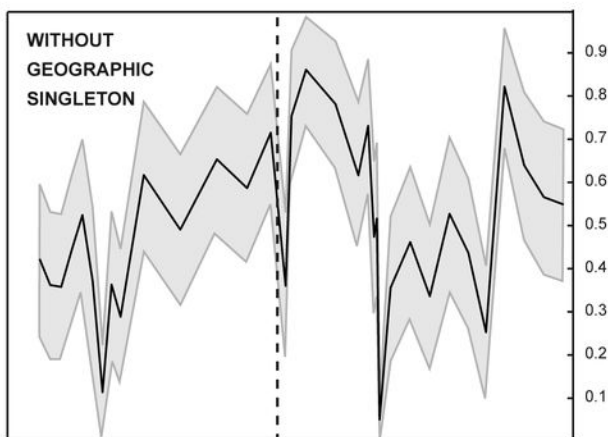

EXTINCTION RATES (SPECIES)

ORIGINATION RATES (SPECIES)

Jam.	Ibex	Dav.	Margaritatus	Spin.	T	Serp.	B V	Thouars.	Disp.	Pse.	Aal.
Early			Late		Early	M	Late				
PLIENSBACHIAN					TOARCIAN						

Age (Ma)

Jam.	Ibex	Dav.	Margaritatus	Spin.	T	Serp.	B V	Thouars.	Disp.	Pse.	Aal.
Early			Late		Early	M	Late				
PLIENSBACHIAN					TOARCIAN						