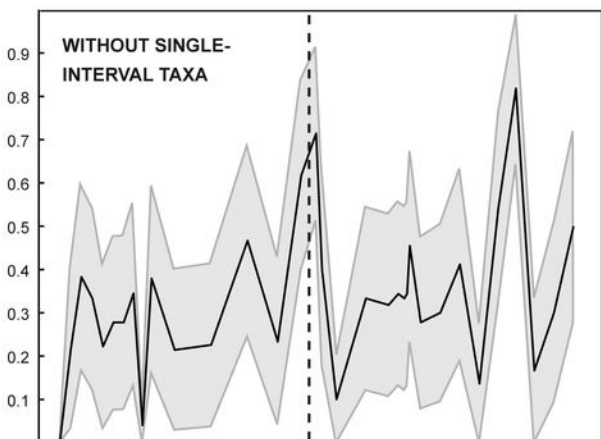

EXTINCTION RATES (SPECIES)

ORIGINATION RATES (SPECIES)

Jam.	Ibex	Dav.	Margaritatus	Spin.	T	Serp.	B V	Thouars.	Disp.	Pse.	Aal.
Early			Late		Early	M	Late				
PLIENSBACHIAN					TOARCIAN						

Age (Ma)

Jam.	Ibex	Dav.	Margaritatus	Spin.	T	Serp.	B V	Thouars.	Disp.	Pse.	Aal.
Early			Late		Early	M	Late				
PLIENSBACHIAN					TOARCIAN						

Age (Ma)